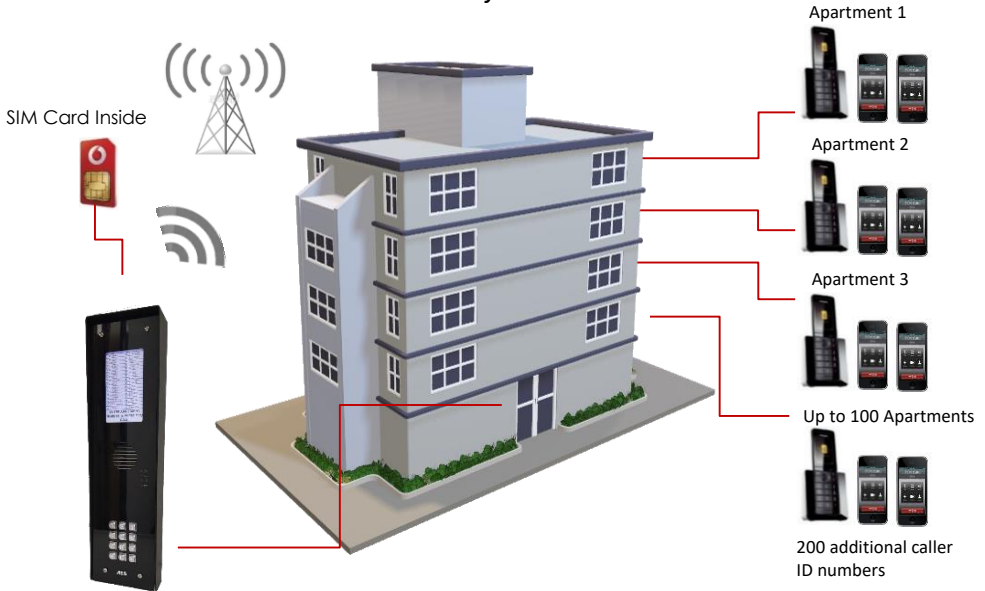

## Multi Family Intercom

- Multi apartment / multi resident wireless cellular intercom.
- 4G LTE capable.
- Up to 30 family using illuminated directory screen, or up to 100 family direct dialling from the keypad.
- Programmable remotely by free APP.
- Store visitor codes by APP.
- Prox card access options available