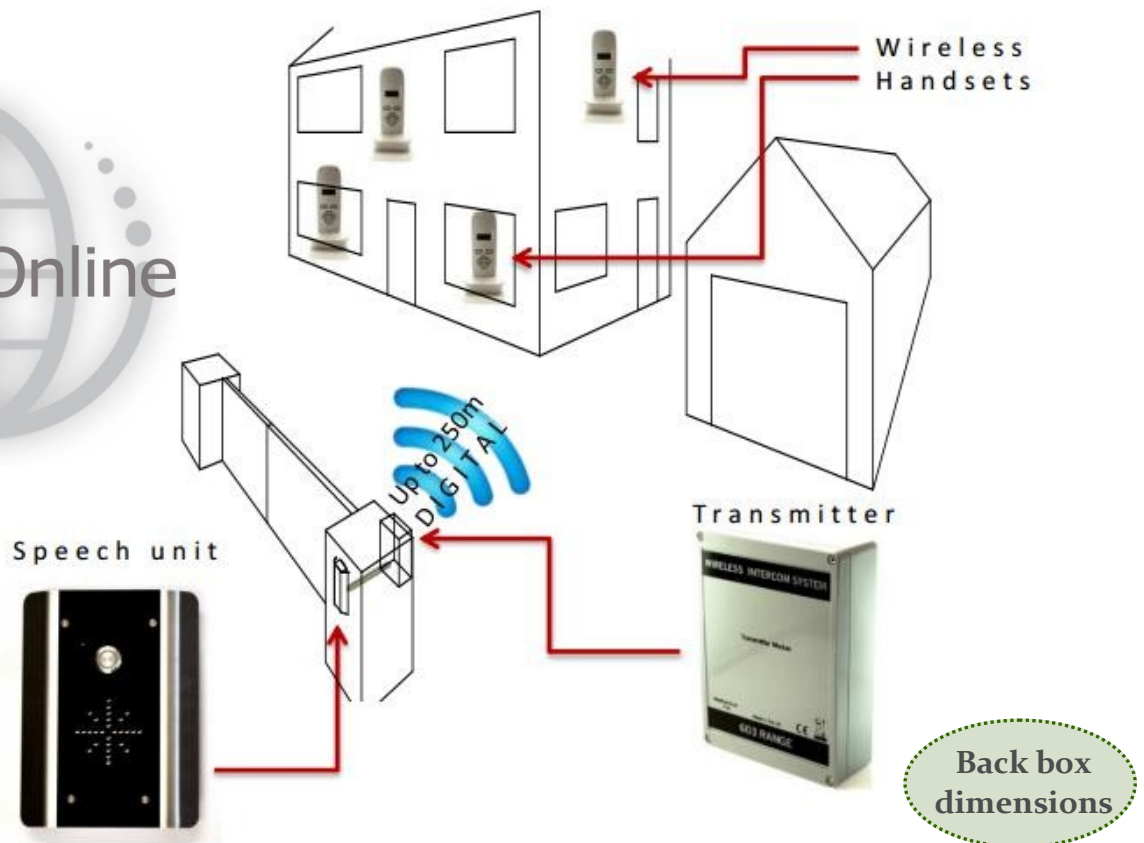

### What are the features?

- 250 Meter Range
- Stainless Steel with Blue LED Light on system
- Up to 4 handsets available per system
- 2 relays
- Keypad access available
- Built in Voicemail service - up to 16
- Handset voicemail playback
- Digital D.E.C.T Wireless intercom system
- Make internal calls between handsets
- Easy to setup and install.

The new Entrée Phone 603 allows you to open your front door or gate from a handset in the house, using wireless technology. With up to 4 handsets, the intercom system is activated when the visitor presses the button on the outside system which then calls the handset inside your home. With one press of a button the door or gate will release, allowing a visitor to enter a property, without you having to go and greet them. The Keyless access system also has a benefit of a keypad, allowing all members of the house accessibility at all times. With a working range of 250m, the handsets also have a built in voicemail service of up to 16 missed calls, with handset play back.

## Entrée Phone 603

Range	Up to 250 meters	Max handsets per system	4
Supply Voltage	12-24v a.c or mains adaptor	Max door stations per system	2
IP Rating	IP65	Communication	DECT 1.88GHz
Handset Voltage	5v d.c rechargeable 2 x AAA	Output	1x N/C &N/O Relay 4 sec
Wiring	8 cores from panel to transmitter	Voice messages	Up to 16 messages