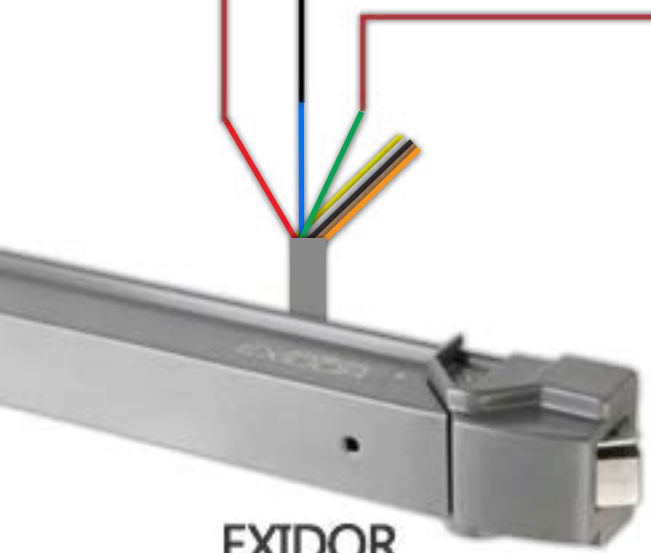

LocksOnline

PREMIER SUPPLIER OF SECURITY PRODUCTS

VISIT US AT LOCKSONLINE.CO.UK

EXIDOR
PUSHBAR

OUTPUT

+

-

OUTPUT

+

-

DG500
PROX & KEYPAD

RELAY 1

RELAY 2

COM
NC
NO

COM
NC
NO

+12V
GND
LOCK
REX/BL
BELL1
BELL2
AUX_IN
AUX_OUT