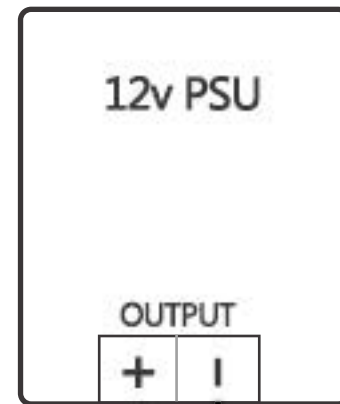

EXIDOR
PUSHBAR

OUTPUT

+

-

OUTPUT

+

-

DG500
PROX & KEYPAD

RELAY 1

RELAY 2

COM
NC
NO

COM
NC
NO

+12V
GND
LOCK
REX/BL
BELL1
BELL2
AUX_IN
AUX_OUT