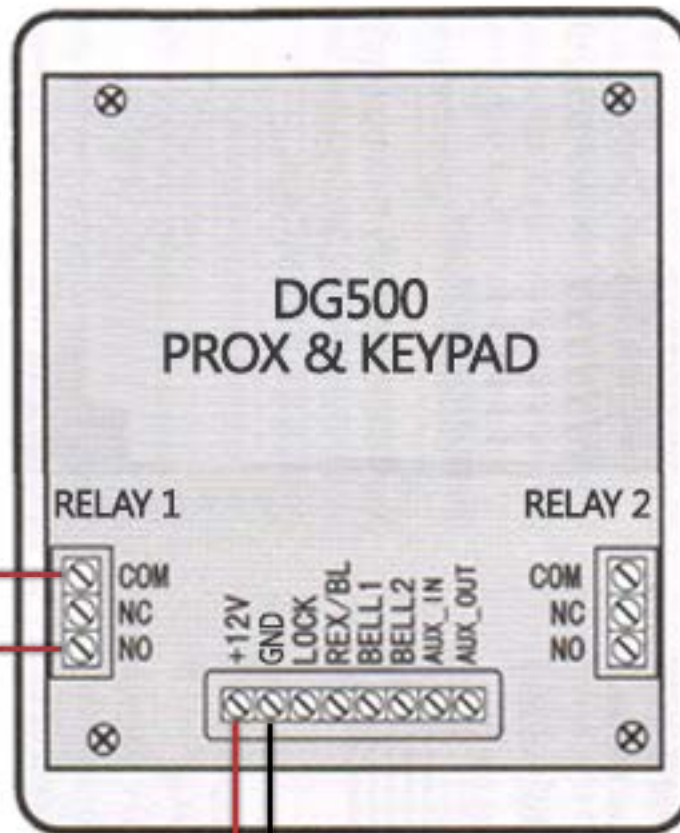

LocksOnline

PREMIER SUPPLIER OF SECURITY PRODUCTS

VISIT US AT LOCKSONLINE.CO.UK

EXIDOR
PUSHBAR

OUTPUT

+

-

OUTPUT

+

-

DG500
PROX & KEYPAD

RELAY 1

RELAY 2

COM
NC
NO

COM
NC
NO

+12V
GND
LOCK
REX/BL
BELL1
BELL2
AUX_IN
AUX_OUT