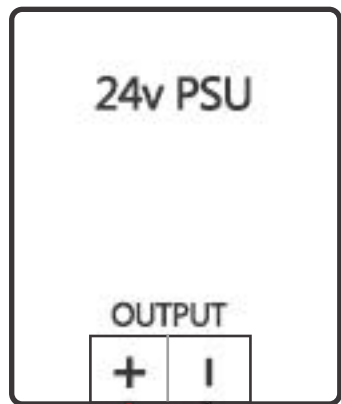

EXIDOR
PUSHBAR

OUTPUT

+

-

OUTPUT

+

-

DG500
PROX & KEYPAD

RELAY 1

RELAY 2

COM
NC
NO

COM
NC
NO

+12V
GND
LOCK
REX/BL
BELL1
BELL2
AUX_IN
AUX_OUT