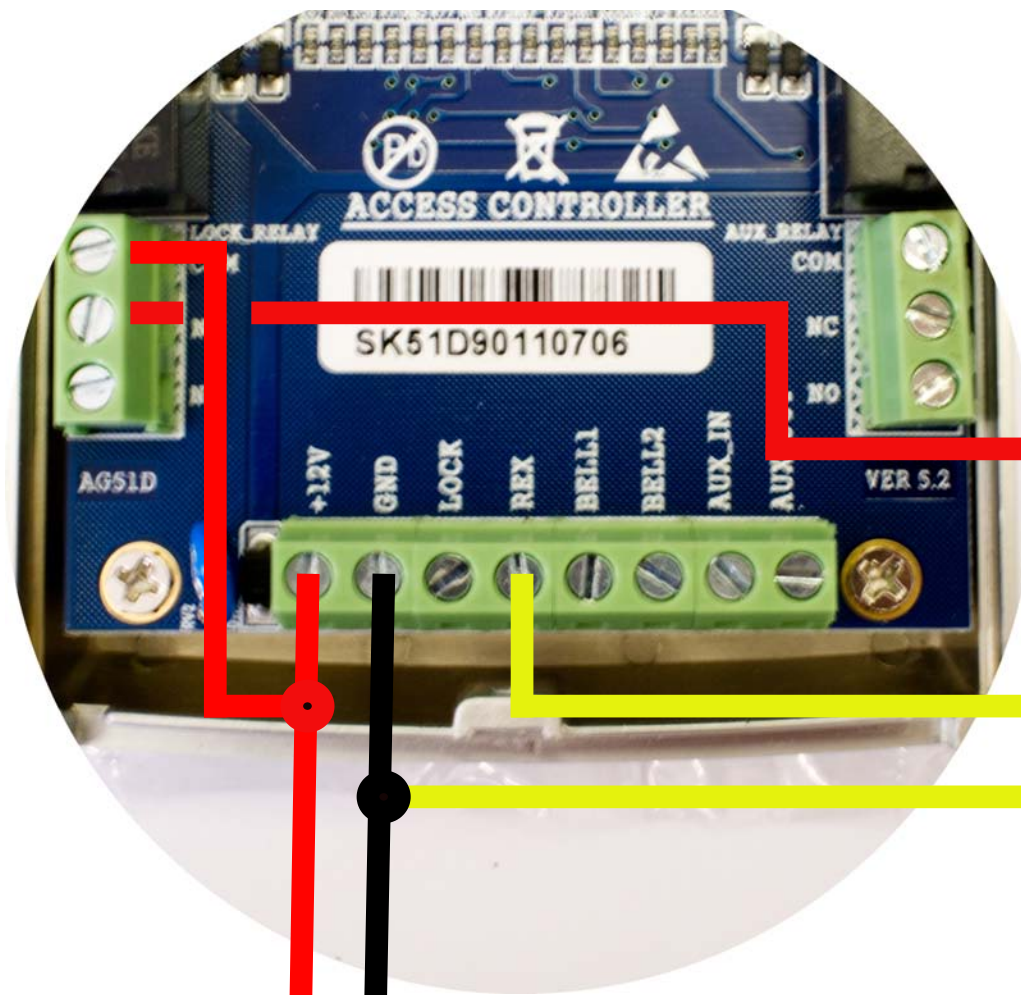

Wiring the keypad to an electric Mag Lock

Keypad

Exit Button

Power Supply

Call Point

Mag Lock